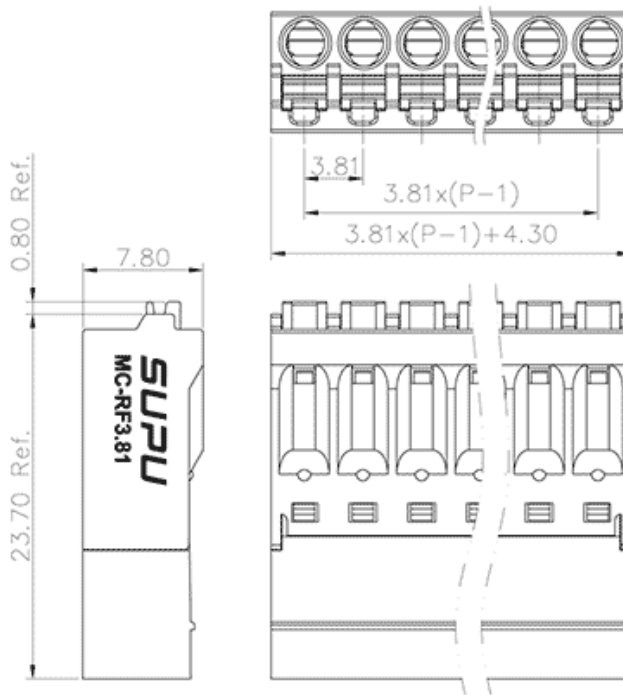

Product Type: Plug-in terminal-Socket

Product Name:MC-PF3.81H08P-0001

Product Description: Pitch: 3.81mm Rated Voltage : 160V Rated Current: 8A Connection method : Push in Connection colour : customizable

### Product Size

### Parameters

<input checked="" type="checkbox"/> SUPU ID	MC-PF3.81H08P-0001
<input checked="" type="checkbox"/> Pitch	3.81
<input checked="" type="checkbox"/> Number of levels	Single layer
<input checked="" type="checkbox"/> Number of connections	8