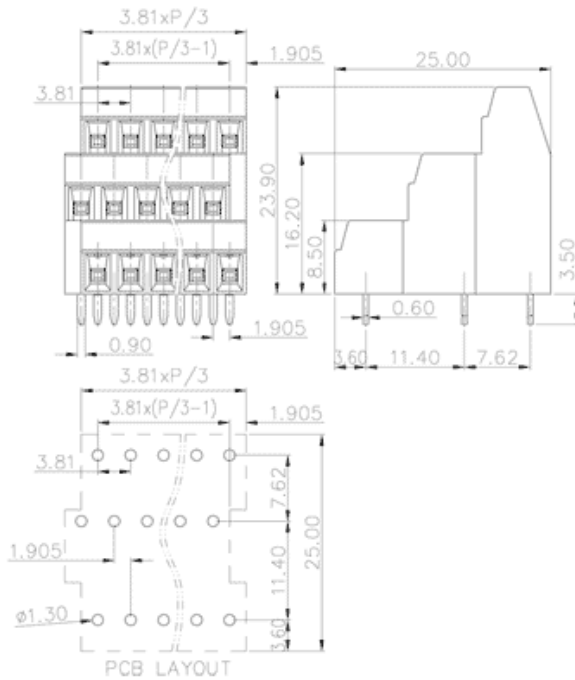

Product Type: Fixed terminal

Product Name:MC-TTM3.81H66C-0001

Product Description: Pitch:3.81mm Rated Voltage : 160V Rated Current:8A Connection method : Screw connection colour : customizable

Product Size

Parameters

<input checked="" type="checkbox"/> SUPU ID	MC-TTM3.81H66C-0001
<input checked="" type="checkbox"/> Pitch	3.81
<input checked="" type="checkbox"/> Number of levels	Multi-Layer
<input checked="" type="checkbox"/> Number of connections	66

Technical data

<input type="checkbox"/> IEC Rated Current	8A
<input type="checkbox"/> IEC Rated Voltage	160V
<input type="checkbox"/> Overvoltage category	III/III/ II
<input type="checkbox"/> Degree of pollution	3 2 2
<input type="checkbox"/> Rated impulse voltage	2.5KV 2.5KV 2.5KV
<input type="checkbox"/> UL Rated Current	10A - 10A
<input type="checkbox"/> UL Rated Voltage	300V - 300V
<input type="checkbox"/> Conductor cross section rigid	0.2-1.0mm ²
<input type="checkbox"/> Conductor cross section flexible	0.2-1.0mm ²
<input type="checkbox"/> Conductor cross section flexible,with ferrule	0.2-1.0mm ²
<input type="checkbox"/> Locking screw Specification	M2
<input type="checkbox"/> Locking screw torque	0.2N.m
<input type="checkbox"/> Fixed Screw Specification	-
<input type="checkbox"/> Stripping length	5mm