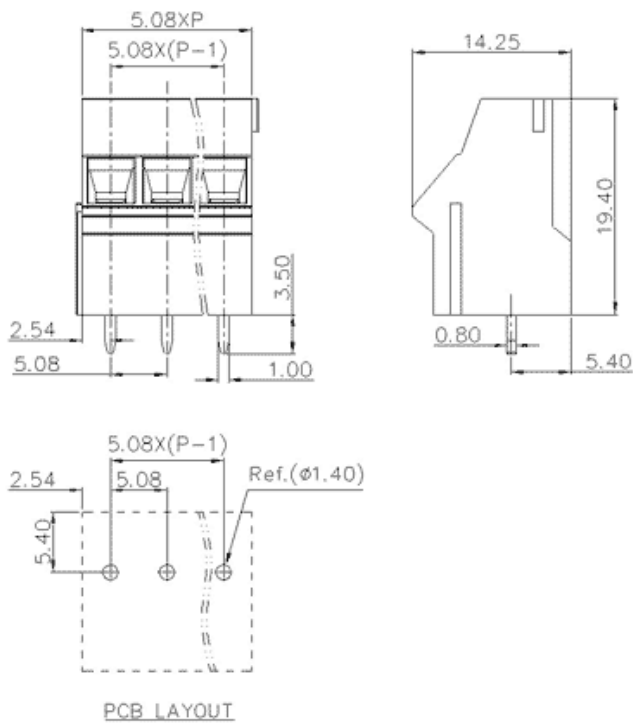

Product Type: Fixed terminal

Product Name:MC-TF5.08C14C-0001

Product Description: Pitch:5.08mm Rated Voltage : 400V Rated Current:20A Connection method : Screw connection colour : customizable

Product Size

Parameters

<input checked="" type="checkbox"/> SUPU ID	MC-TF5.08C14C-0001
<input checked="" type="checkbox"/> Pitch	5.08
<input checked="" type="checkbox"/> Number of levels	Single layer
<input checked="" type="checkbox"/> Number of connections	14

Technical data

<input type="checkbox"/> IEC Rated Current	24A
<input type="checkbox"/> IEC Rated Voltage	400V
<input type="checkbox"/> Overvoltage category	III/III/ II
<input type="checkbox"/> Degree of pollution	3 2 2
<input type="checkbox"/> Rated impulse voltage	4.0KV 4.0KV 4.0KV
<input type="checkbox"/> UL Rated Current	15A - 10A
<input type="checkbox"/> UL Rated Voltage	300V - 300V
<input type="checkbox"/> Conductor cross section rigid	0.2-2.5mm ²
<input type="checkbox"/> Conductor cross section flexible	0.2-2.5mm ²
<input type="checkbox"/> Conductor cross section flexible,with ferrule	0.2-2.5mm ²
<input type="checkbox"/> Locking screw Specification	M3
<input type="checkbox"/> Locking screw torque	0.5N.m
<input type="checkbox"/> Fixed Screw Specification	-
<input type="checkbox"/> Stripping length	7-8mm