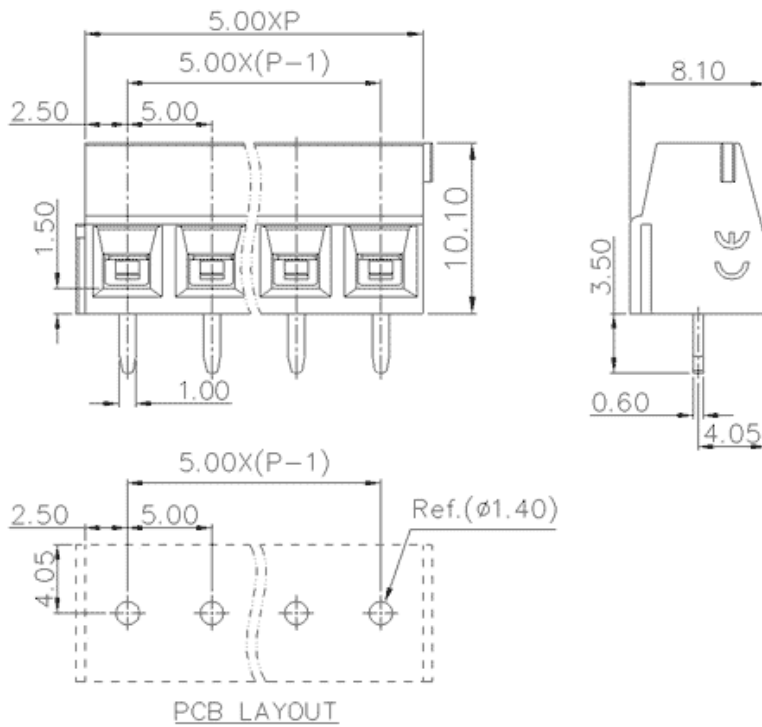

Product Type: Fixed terminal

Product Name:MC-TE5.0H03C-0001

Product Description: Pitch:5.0mm Rated Voltage : 320V Rated Current:13.5A Connection method : Screw connection colour : customizable

Product Size

Parameters

<input checked="" type="checkbox"/> SUPU ID	MC-TE5.0H03C-0001
<input checked="" type="checkbox"/> Pitch	5
<input checked="" type="checkbox"/> Number of levels	Single layer
<input checked="" type="checkbox"/> Number of connections	3

<input type="checkbox"/> Connection method	Screw connection
<input type="checkbox"/> Protection Level	IP20
<input type="checkbox"/> Operating temperature range	-40~+105°C
<input type="checkbox"/> Insulation material	PA66
<input type="checkbox"/> Insulation material group	I
<input type="checkbox"/> Contact material	Copper alloy
<input type="checkbox"/> Contact plating	Sn,Plated
<input type="checkbox"/> Color	Green/Black/Blue/Grey/Orange/Red

Technical data

<input type="checkbox"/> IEC Rated Current	13.5A
<input type="checkbox"/> IEC Rated Voltage	320V
<input type="checkbox"/> Overvoltage category	III/III/ II
<input type="checkbox"/> Degree of pollution	3 2 2
<input type="checkbox"/> Rated impulse voltage	4.0KV 4.0KV 4.0KV
<input type="checkbox"/> UL Rated Current	12A - 10A
<input type="checkbox"/> UL Rated Voltage	300V - 300V
<input type="checkbox"/> Conductor cross section rigid	0.2~1.5mm ²
<input type="checkbox"/> Conductor cross section flexible	0.2~1.5mm ²
<input type="checkbox"/> Conductor cross section flexible,with ferrule	0.2~1.0mm ²
<input type="checkbox"/> Locking screw Specification	M3
<input type="checkbox"/> Locking screw torque	0.5N.m
<input type="checkbox"/> Fixed Screw Specification	-
<input type="checkbox"/> Stripping length	6-7mm