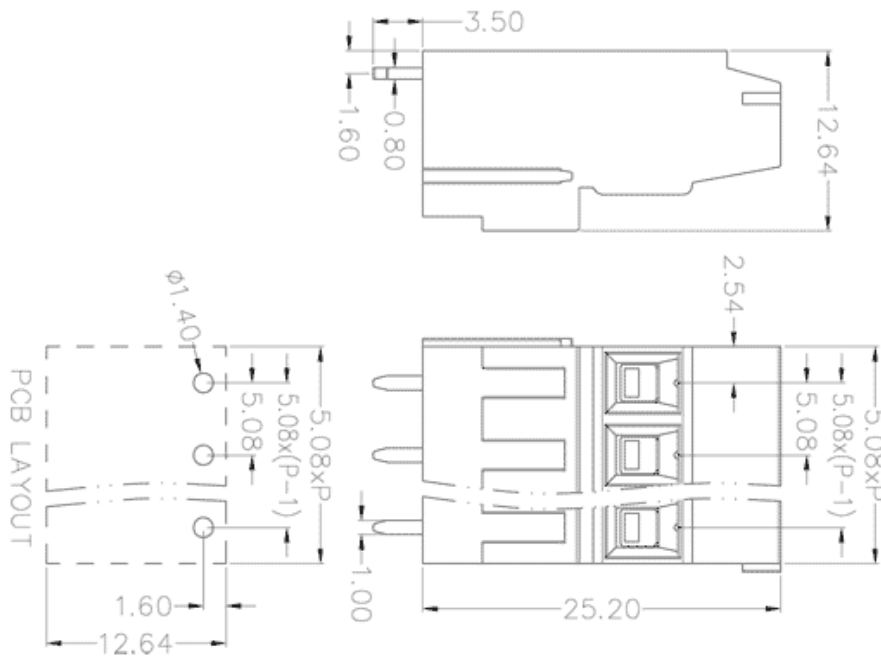

Product Type: Fixed terminal

Product Name:MC-TDH5.08H9C

Product Description: Pitch:5.08mm Rated

Voltage : 400V Rated Current:24A Connection

method : Screw connection colour : customizable

Product Size

Parameters

<input checked="" type="checkbox"/> SUPU ID	MC-TDH5.08H9C
<input checked="" type="checkbox"/> Pitch	5.08
<input checked="" type="checkbox"/> Number of levels	Single layer
<input checked="" type="checkbox"/> Number of connections	9

<input type="checkbox"/> Connection method	Screw connection
<input type="checkbox"/> Protection Level	IP20
<input type="checkbox"/> Operating temperature range	-40~+105°C
<input type="checkbox"/> Insulation material	PA66
<input type="checkbox"/> Insulation material group	I
<input type="checkbox"/> Contact material	Copper alloy
<input type="checkbox"/> Contact plating	Sn,Plated
<input type="checkbox"/> Color	Green/Black/Blue/Grey/Orange/Red

Technical data

<input type="checkbox"/> IEC Rated Current	24A
<input type="checkbox"/> IEC Rated Voltage	400V
<input type="checkbox"/> Overvoltage category	III/III/ II
<input type="checkbox"/> Degree of pollution	3 2 2
<input type="checkbox"/> Rated impulse voltage	4.0KV 4.0KV 4.0KV
<input type="checkbox"/> UL Rated Current	15A - 10A
<input type="checkbox"/> UL Rated Voltage	300V - 300V
<input type="checkbox"/> Conductor cross section rigid	0.2-2.5mm ²
<input type="checkbox"/> Conductor cross section flexible	0.2-2.5mm ²
<input type="checkbox"/> Conductor cross section flexible,with ferrule	0.2-2.5mm ²
<input type="checkbox"/> Locking screw Specification	M3
<input type="checkbox"/> Locking screw torque	0.5N.m
<input type="checkbox"/> Fixed Screw Specification	-
<input type="checkbox"/> Stripping length	7-8mm