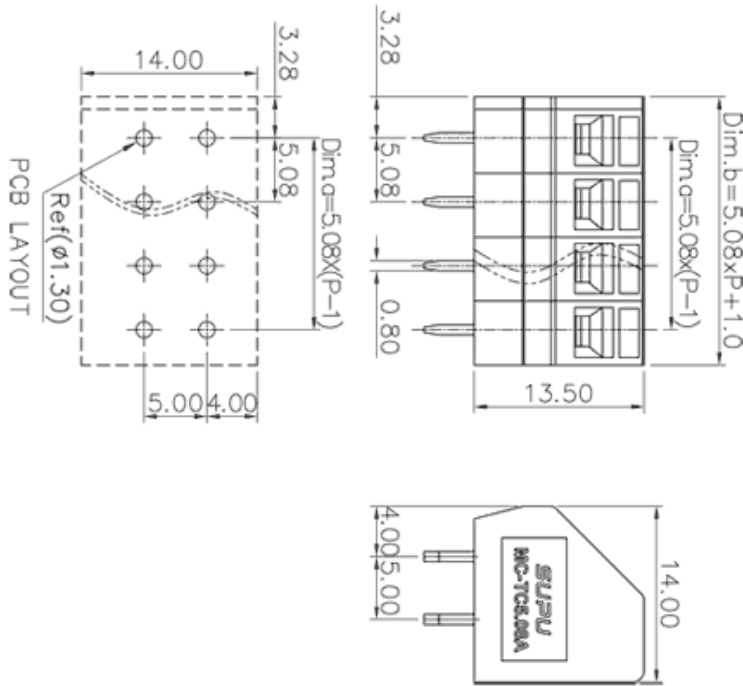

Product Type: Fixed terminal

Product Name:MC-TC5.08A06P-0001

Product Description: Pitch:5mm Rated Voltage : 320V Rated Current:20A Connection method : Push-in spring connection colour : customizable

Product Size

Parameters

<input checked="" type="checkbox"/> SUPU ID	MC-TC5.08A6P-0001
<input checked="" type="checkbox"/> Pitch	5.08
<input checked="" type="checkbox"/> Number of levels	Single layer
<input checked="" type="checkbox"/> Number of connections	6

<input type="checkbox"/> Connection method	Push in connection
<input type="checkbox"/> Protection Level	IP20
<input type="checkbox"/> Operating temperature range	-40~+105°C
<input type="checkbox"/> Insulation material	PA66
<input type="checkbox"/> Insulation material group	I
<input type="checkbox"/> Contact material	Copper alloy
<input type="checkbox"/> Contact plating	Sn,Plated
<input type="checkbox"/> Color	Green/Black/Blue/Grey/Orange/Red

Technical data

<input type="checkbox"/> IEC Rated Current	20A
<input type="checkbox"/> IEC Rated Voltage	320V
<input type="checkbox"/> Overvoltage category	III/III/ II
<input type="checkbox"/> Degree of pollution	3 2 2
<input type="checkbox"/> Rated impulse voltage	4.0KV 4.0KV 4.0KV
<input type="checkbox"/> UL Rated Current	20A - 10A
<input type="checkbox"/> UL Rated Voltage	300V - 300V
<input type="checkbox"/> Conductor cross section rigid	0.2-2.5mm ²
<input type="checkbox"/> Conductor cross section flexible	0.2-2.5mm ²
<input type="checkbox"/> Conductor cross section flexible,with ferrule	0.2-2.5mm ²
<input type="checkbox"/> Locking screw Specification	-
<input type="checkbox"/> Locking screw torque	-
<input type="checkbox"/> Fixed Screw Specification	-
<input type="checkbox"/> Stripping length	8-9mm