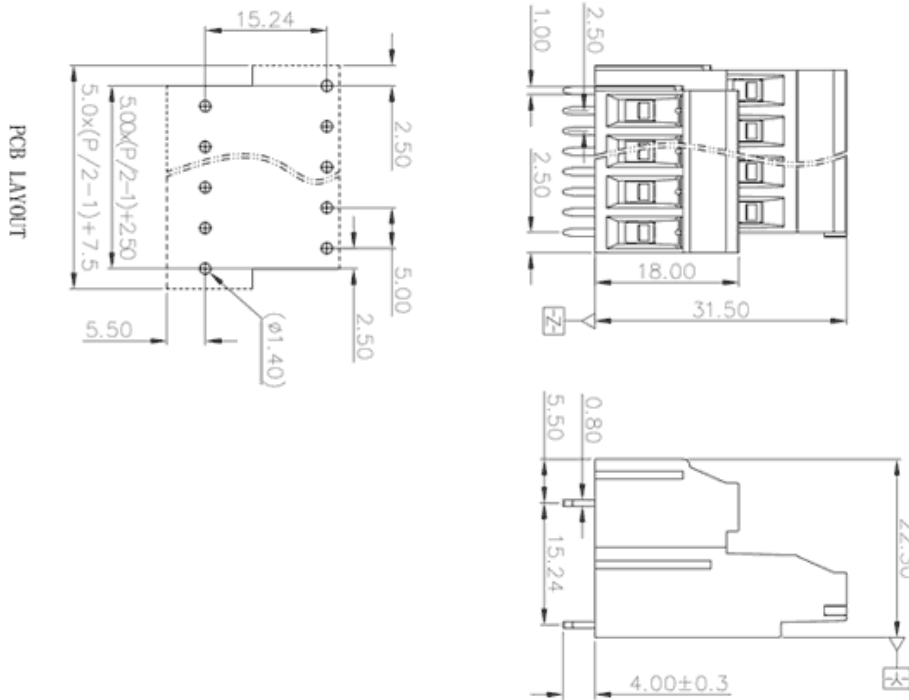

Product Type: Fixed terminal

Product Name:MC-DTF5.0H14C-0001

Product Description: Pitch:5mm Rated

Voltage : 400V Rated Current:24A Connection

method : Screw connection colour : customizable

Product Size

Parameters

<input checked="" type="checkbox"/> SUPU ID	MC-DTF5.0H14C-0001
<input checked="" type="checkbox"/> Pitch	5
<input checked="" type="checkbox"/> Number of levels	Multi-Layer
<input checked="" type="checkbox"/> Number of connections	14

Technical data

<input type="checkbox"/> IEC Rated Current	24A
<input type="checkbox"/> IEC Rated Voltage	400V
<input type="checkbox"/> Overvoltage category	III/III/ II
<input type="checkbox"/> Degree of pollution	3 2 2
<input type="checkbox"/> Rated impulse voltage	4KV 4KV 4KV
<input type="checkbox"/> UL Rated Current	15A - 10A
<input type="checkbox"/> UL Rated Voltage	300V - 300V
<input type="checkbox"/> Conductor cross section rigid	0.2-2.5mm ²
<input type="checkbox"/> Conductor cross section flexible	0.2-2.5mm ²
<input type="checkbox"/> Conductor cross section flexible,with ferrule	0.2-2.5mm ²
<input type="checkbox"/> Locking screw Specification	M3
<input type="checkbox"/> Locking screw torque	0.5N.m
<input type="checkbox"/> Fixed Screw Specification	-
<input type="checkbox"/> Stripping length	7-8mm