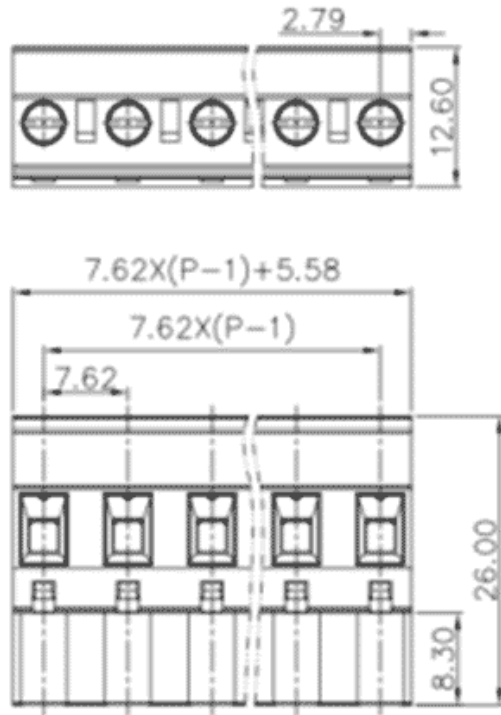

Product Type: Plug-in terminal-Plug

Product Name:MC-RE7.62VXXC-R-0001

Product Description: Pitch:7.62mm Rated Voltage : 630V Rated Current:18A Connection method : Screw connection colour : customizable

Product Size