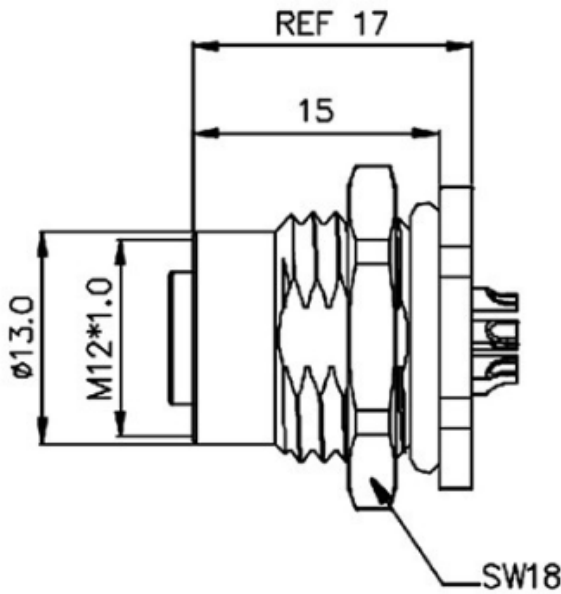

Product Type: M12 Panel Mounting Connector

Product Name: M12B05C-FPSRHUS

Product Description:

Product Size

Parameters

☞ SUPU ID	M12
☞ Number of connections	5
☞ Protection Level	IP67
☞ Operating temperature range	-40~+85°C

☞ Mounting Type	板后安装
☞ Thread type	M12X1.0
☞ Category	针式
☞ Coding	B
☞ Connection method	杯口
☞ Mechanical endurance	100
☞ Standards	IEC61076-2-101

Commercial data

☞ Order No	M12B05C-FPSRHUS
☞ Packing unit	PCS
☞ Minimum order quantity	1