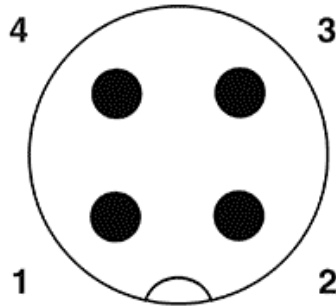

Product Type: M12 Panel Mounting Connector

Product Name: M12A04C-  
MPBRHUS

Product Description:

Product Size

Parameters

☞ SUPU ID	M12
☞ Number of connections	4
☞ Protection Level	IP67
☞ Operating temperature range	-40~+85°C

☞ Mounting Type	板后安装
☞ Thread type	M12X1.0
☞ Category	针式
☞ Coding	A
☞ Connection method	PCB
☞ Mechanical endurance	100
☞ Standards	IEC61076-2-101