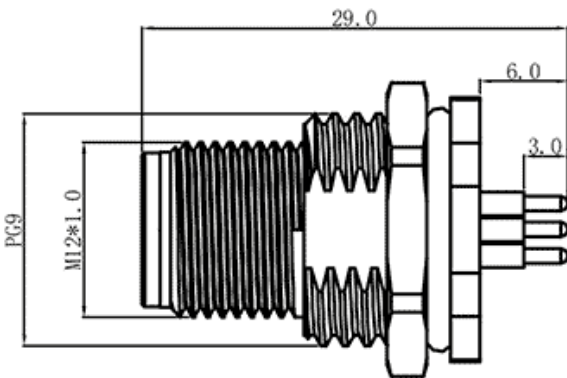

Product Type: M12 Panel Mounting Connector

Product Name: M12A04C-  
MPBRHUS

Product Description:

Product Size

Parameters

☞ SUPU ID	M12
☞ Number of connections	4
☞ Protection Level	IP67
☞ Operating temperature range	-40~+85°C

☞ Mounting Type	板后安装
☞ Thread type	M12X1.0
☞ Category	针式
☞ Coding	A
☞ Connection method	PCB
☞ Mechanical endurance	100
☞ Standards	IEC61076-2-101