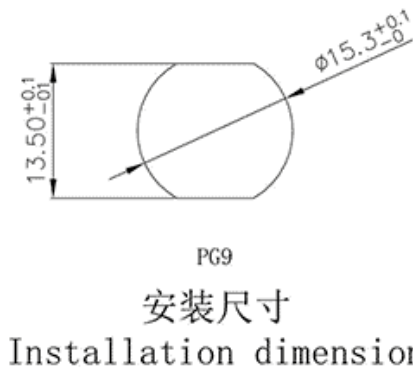

Product Type: M12 Panel Mounting Connector

Product Name: M12A04C-  
MPBRHUS

Product Description:

Product Size

Parameters

☞ SUPU ID	M12
☞ Number of connections	4
☞ Protection Level	IP67
☞ Operating temperature range	-40~+85°C

☞ Mounting Type	板后安装
☞ Thread type	M12X1.0
☞ Category	针式
☞ Coding	A
☞ Connection method	PCB
☞ Mechanical endurance	100
☞ Standards	IEC61076-2-101