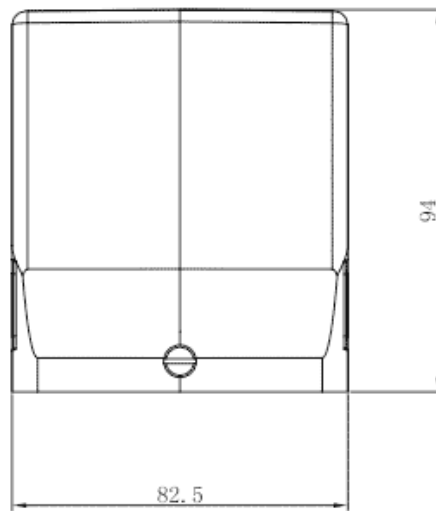

Product Type: Heavy-duty Connector Housing

Product Name: S32B-SE-2B-M32

Product Description: S32B Hoods, side entry, 2 bolts, M32 thread

Product Size

Parameters

☞ SUPU ID	S32B-SE-2B-M32
☞ Protection Level	IP65
☞ Operating temperature range	-40°C~+125°C
☞ Color	Grey

☞ Thread type	M32
☞ Category	Housing
☞ Mechanical endurance	≥500

Technical data

☞ Sealing material	NBR
☞ Housing Material	Die-Cast Aluminum

Commercial data

☞ Order No	S32B-SE-2B-M32
☞ Packing unit	PCS
☞ Minimum order quantity	1