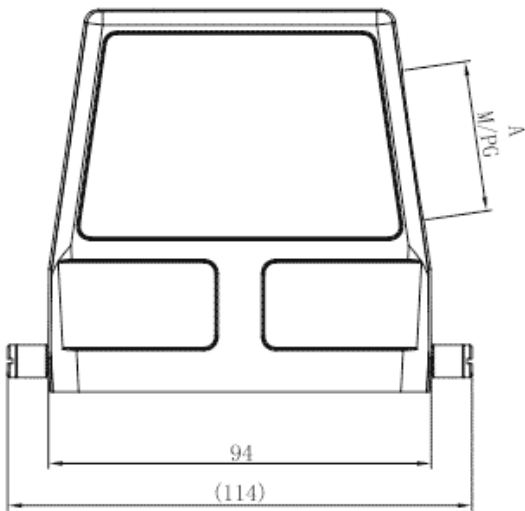

Product Type: Heavy-duty Connector Housing

Product Name: S32B-SE-2B-M32

Product Description: S32B Hoods, side entry, 2 bolts, M32 thread

Product Size

Parameters

☞ SUPU ID	S32B-SE-2B-M32
☞ Protection Level	IP65
☞ Operating temperature range	-40°C~+125°C
☞ Color	Grey

☞ Thread type	M32
☞ Category	Housing
☞ Mechanical endurance	≥500

Technical data

☞ Sealing material	NBR
☞ Housing Material	Die-Cast Aluminum

Commercial data

☞ Order No	S32B-SE-2B-M32
☞ Packing unit	PCS
☞ Minimum order quantity	1