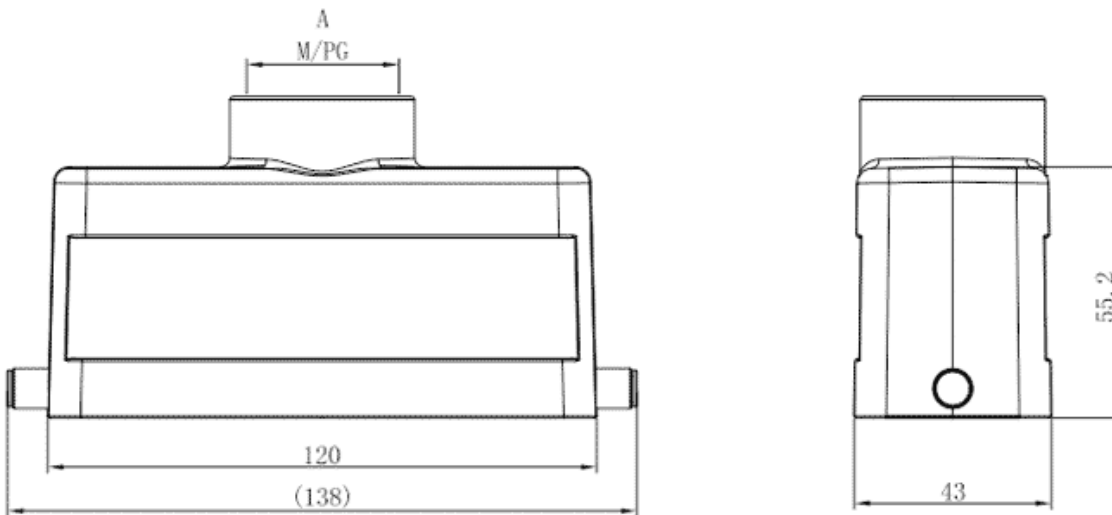

Product Type: Heavy-duty Connector Housing

Product Name: S24B-TE-2B-M32

Product Description: S24B Hoods, top entry, 2 bolts, M32 thread

## Product Size

## Parameters

☞ SUPU ID	S24B-TE-2B-M32
☞ Protection Level	IP65
☞ Operating temperature range	-40°C~+125°C
☞ Color	Grey

☞ Thread type	M32
☞ Category	Housing
☞ Mechanical endurance	≥500