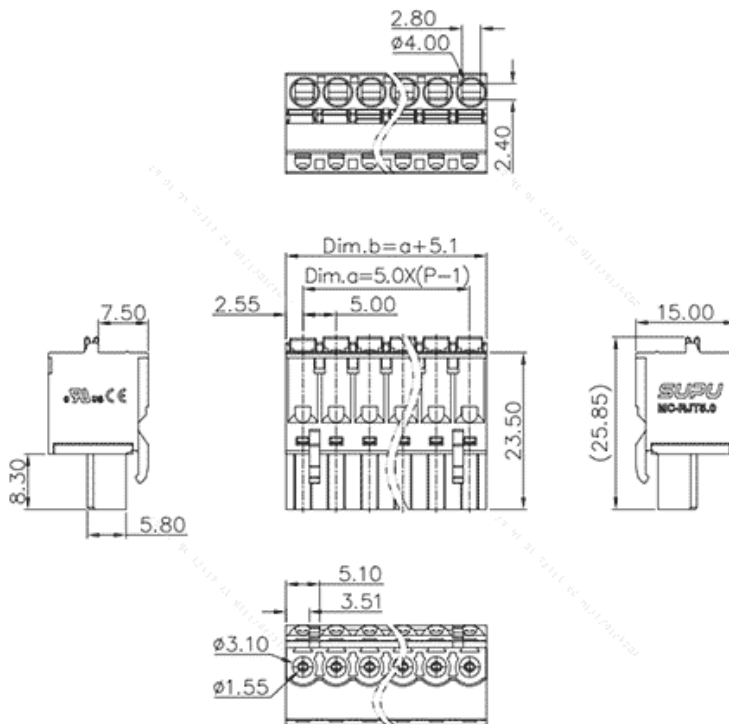

Product Type: Plug-in terminal-Plug

Product Name:MC-RJT5.0H10P-0001

Product Description: Pitch:5.0mm Rated Voltage : 320V Rated Current:12A Connection method : Push in connection colour : customizable

Product Size

Parameters

<input checked="" type="checkbox"/> SUPU ID	MC-RJT5.0H10P-0001
<input checked="" type="checkbox"/> Pitch	5
<input checked="" type="checkbox"/> Number of connections	10
<input checked="" type="checkbox"/> Connection method	Push in connection

<input type="checkbox"/> Protection Level	IP20
<input type="checkbox"/> Operating temperature range	-40~+105°C
<input type="checkbox"/> Insulation material	PA66
<input type="checkbox"/> Insulation material group	I
<input type="checkbox"/> Contact material	Copper alloy
<input type="checkbox"/> Contact plating	Sn,Plated
<input type="checkbox"/> Color	Green/Black/Blue/Grey/Orange/Red

Technical data

<input type="checkbox"/> IEC Rated Current	12A
<input type="checkbox"/> IEC Rated Voltage	320V
<input type="checkbox"/> Overvoltage category	III/III/ II
<input type="checkbox"/> Degree of pollution	3 2 2
<input type="checkbox"/> Rated impulse voltage	4KV 4KV 4KV
<input type="checkbox"/> UL Rated Current	10A - 10A
<input type="checkbox"/> UL Rated Voltage	300V - 300V
<input type="checkbox"/> Conductor cross section rigid	0.2-2.5mm ²
<input type="checkbox"/> Conductor cross section flexible	0.2-2.5mm ²
<input type="checkbox"/> Conductor cross section flexible,with furrule	0.25-1.5mm ²
<input type="checkbox"/> Locking screw Specification	-
<input type="checkbox"/> Locking screw torque	-
<input type="checkbox"/> Fixed Screw Specification	-
<input type="checkbox"/> Stripping length	10-11mm
<input type="checkbox"/> Use group	B/C/D