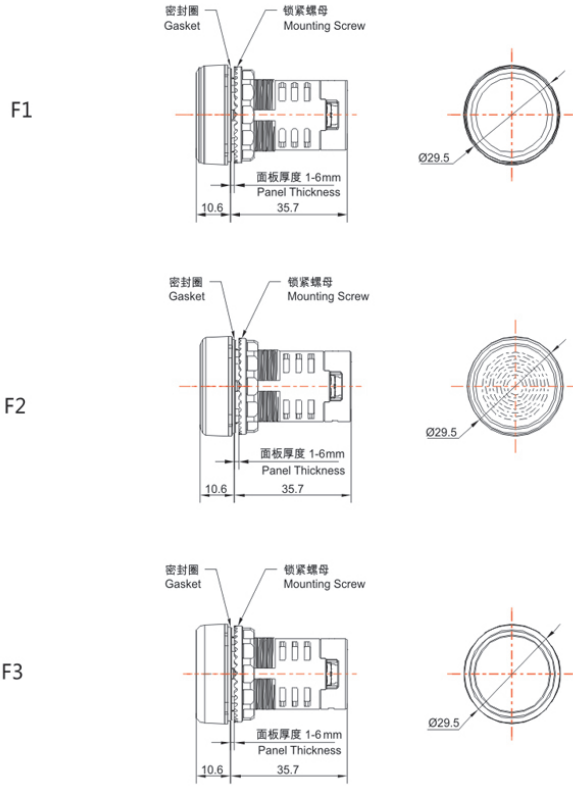

Product Size

Ningbo SUPU Electronics Co., Ltd.

Address: No. 150, Xinxing 4th Road, High-tech Industrial Development Zone, Cixi City, Zhejiang Province, China