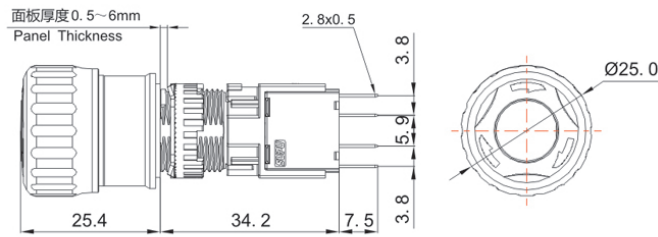

Product Type: E-Stop PushButton (TS6 Series)

Product Name: TS6 Series

Illuminated E-Stop PushButton

Product Description: IP65、IP67

Product Size

Ningbo SUPU Electronics Co., Ltd.

Address: No. 150, Xinxing 4th Road, High-tech Industrial Development Zone, Cixi City, Zhejiang Province, China