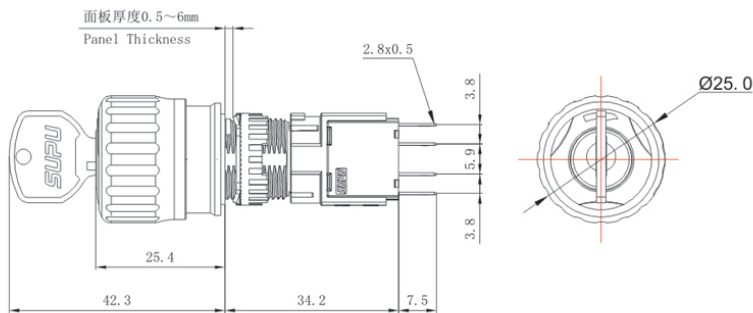

Product Type: E-Stop PushButton (TS6 Series)

Product Name: TS6 Series

Illuminated E-Stop PushButton

Product Description: IP65、IP67

Product Size

Ningbo SUPU Electronics Co., Ltd.

Address: No. 150, Xinxing 4th Road, High-tech Industrial Development Zone, Cixi City, Zhejiang Province, China