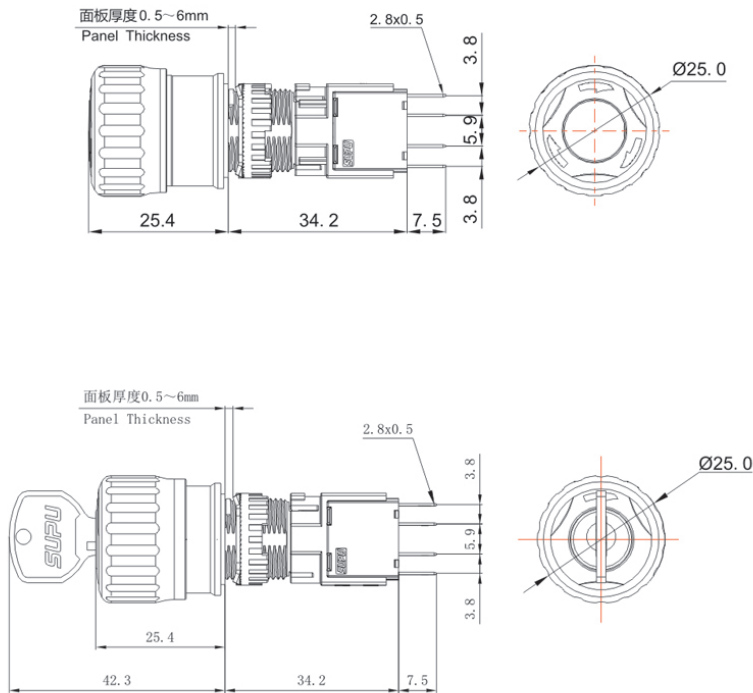

Product Type: E-Stop PushButton (TS6 Series)

Product Name: TS6 Series E-Stop PushButton

Product Description: IP65

Product Size

Ningbo SUPU Electronics Co., Ltd.

Address: No. 150, Xinxing 4th Road, High-tech Industrial Development Zone, Cixi City, Zhejiang Province, China